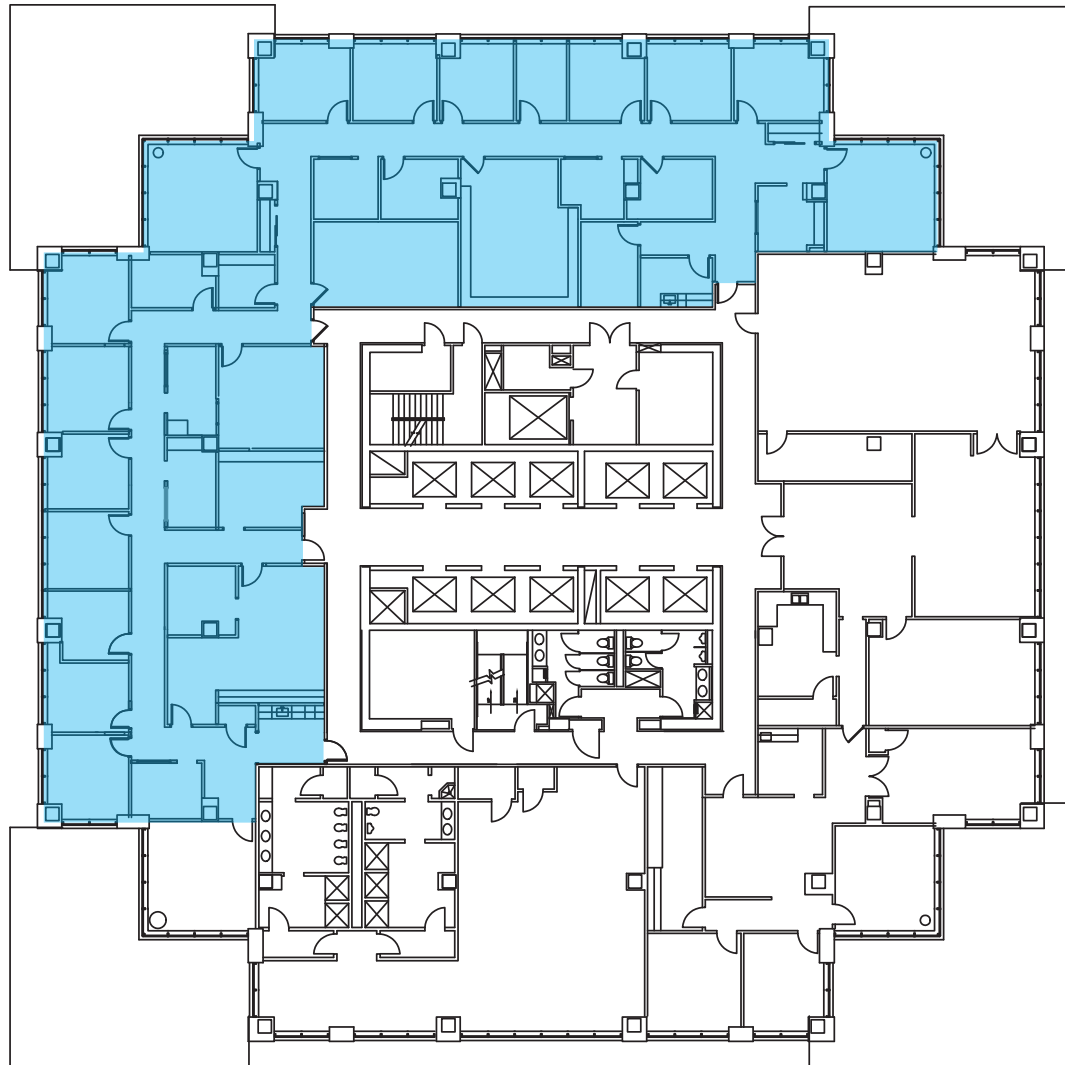

FLOOR 13

SUITE 1300 | 9,345 RSF OFFICE AVAILABLE

150
FAYETTEVILLE

FOR OFFICE LEASING INFORMATION, CONTACT:

Hooker Manning | 919.719.5424 | hmanning@kanerealtycorp.com

Alex Mikels | 919.719.5415 | amikels@kanerealtycorp.com