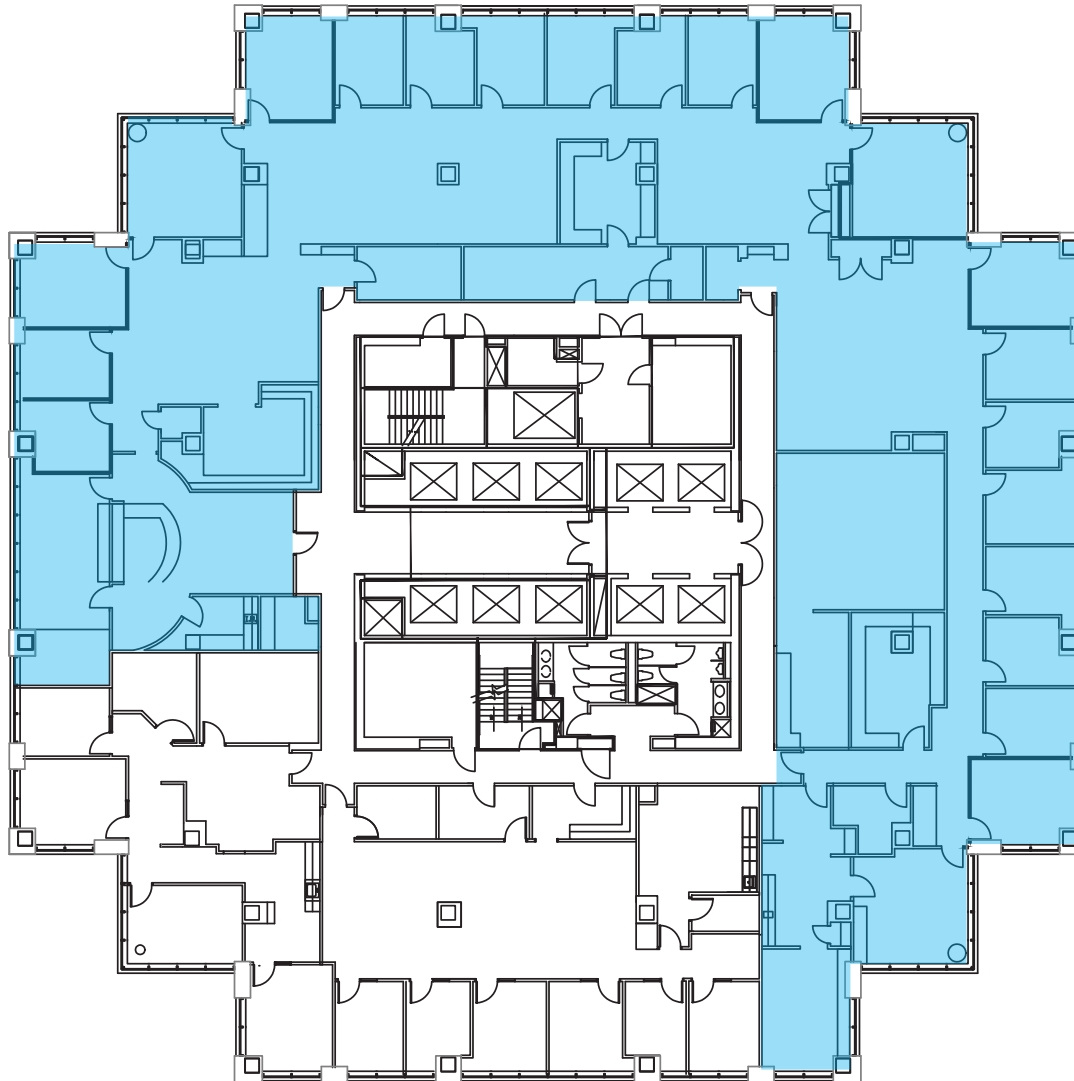

FLOOR 12

SUITE 1200 | 13,044 RSF OFFICE AVAILABLE

150  
FAYETTEVILLE

FOR OFFICE LEASING INFORMATION, CONTACT:

Hooker Manning | 919.719.5424 | [hmanning@kanerealtycorp.com](mailto:hmanning@kanerealtycorp.com)